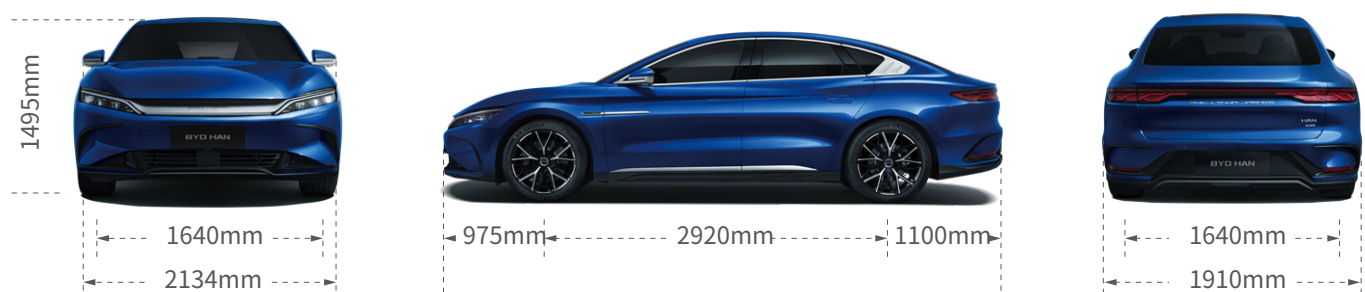

## Dimensions (mm)

Length	4995
Width	1910
Width with extended exterior mirror	2134
Height	1495
Wheelbase	2920
Track front	1640
Track rear	1640

\*All information and illustrations are based on data available at the time of print (Oct 2022) and are subject to change without prior notice. Please contact your local BYD dealer for the latest information.